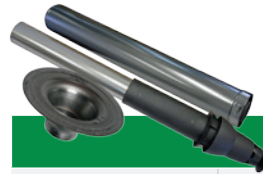

Materials EB Concentric system incl. art.no. - Ø 80 / 125

ROOF DUCT

Description	Art. No.
Ø80/125	0310753

CONCENTRIC TUBE

Description	Art. No.
Ø80/125 250 mm	0310740**
Ø80/125 500 mm	0310741*
Ø80/125 1000 mm	0310742**
Ø80/125 2000 mm	0310743**
Ø80/125 500 mm to cut	0310745*
Ø80/125 Telescopic	0310744

*To cut **Fixed

T-TUBE + END CAP

Description	Art. No.
Ø80/125	0310738

WALL DUCT PLATE

Description	Art. No.
Ø80/125	0310761

WALL DUCT SET

Description	Art. No.
Ø80/125	0310759

Incl. wall duct, bend (90°) and tube (0.5m)

WALL DUCT

Description	Art. No.
Ø80/125	0310757

ROOF DUCT SET

Description	Art. No.
Ø80/125	0310755

Incl. roof duct, tube (1m) and roof connection plate

BENDS

Description	Art. No.
Ø80/125 90°	0310735
Ø80/125 45°	0310734