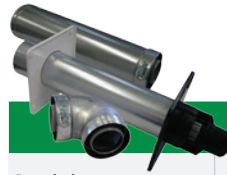

*To cut **Fixed

T-TUBE + END CAP

Description	Art. No.
Ø80/125	0310738

WALL DUCT PLATE

Description	Art. No.
Ø80/125	0310761

WALL DUCT SET

Description	Art. No.
Ø80/125	0310759

Incl. wall duct, bend (90°) and tube (0.5m)