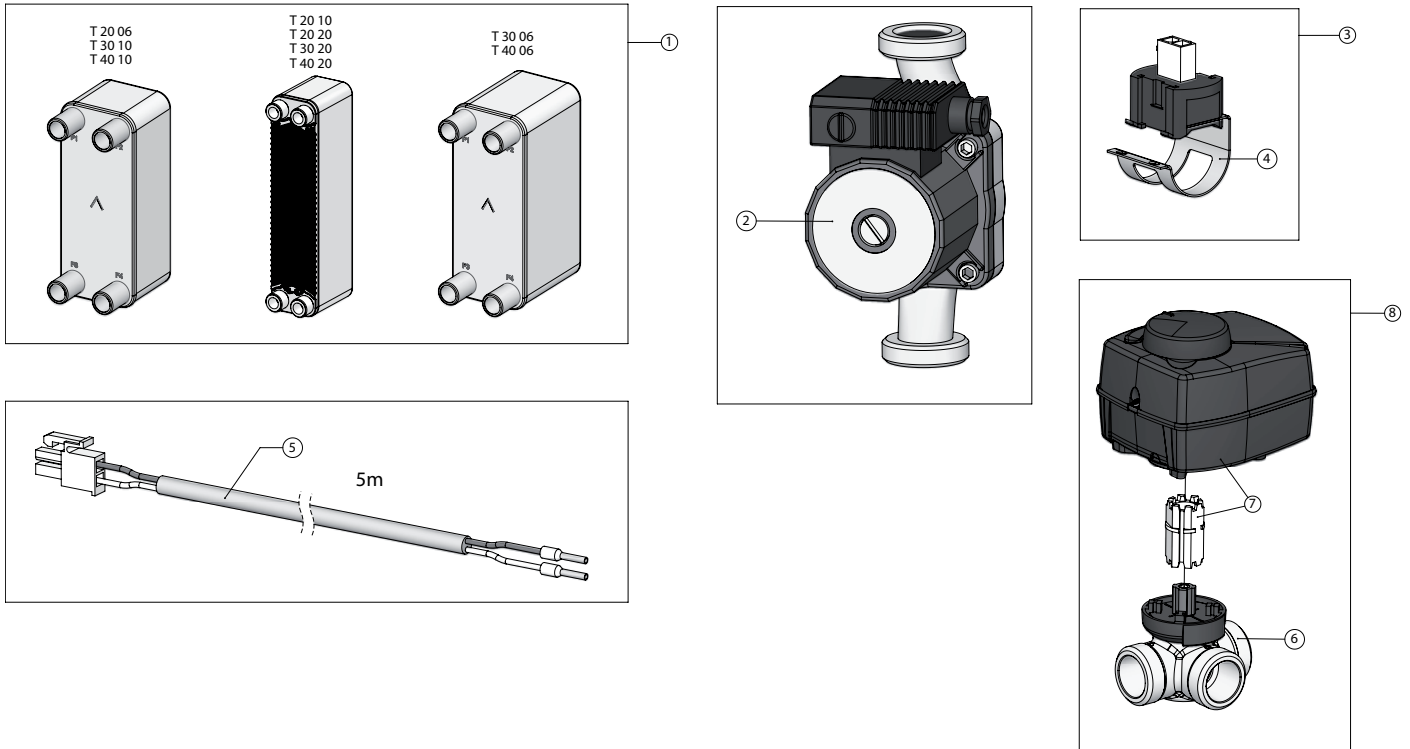

Exploded view Theta spare parts for SGE & SGS

EVD-0092