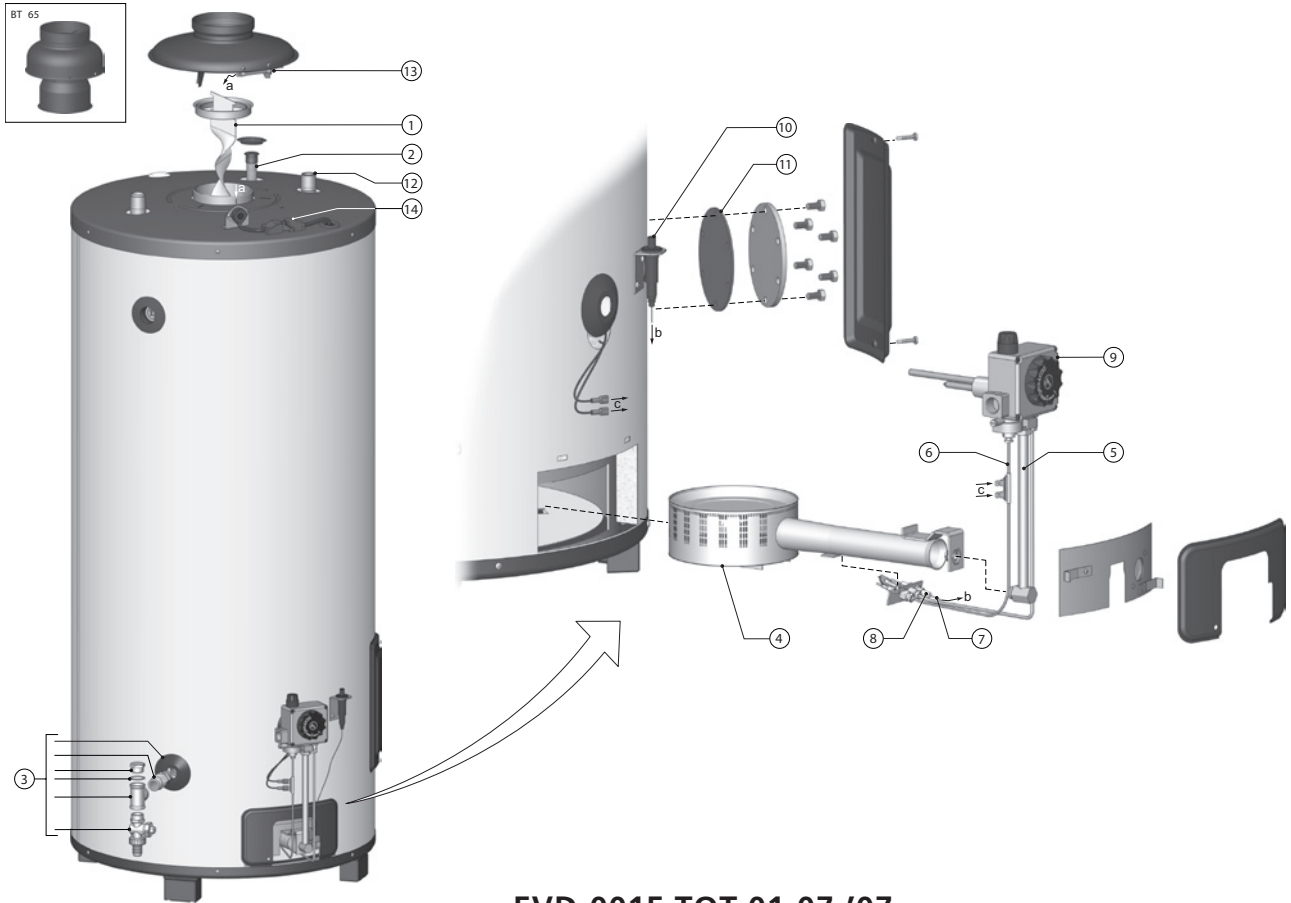

Exploded view BT / BTT

EVD-0015 TOT 01-07-'07