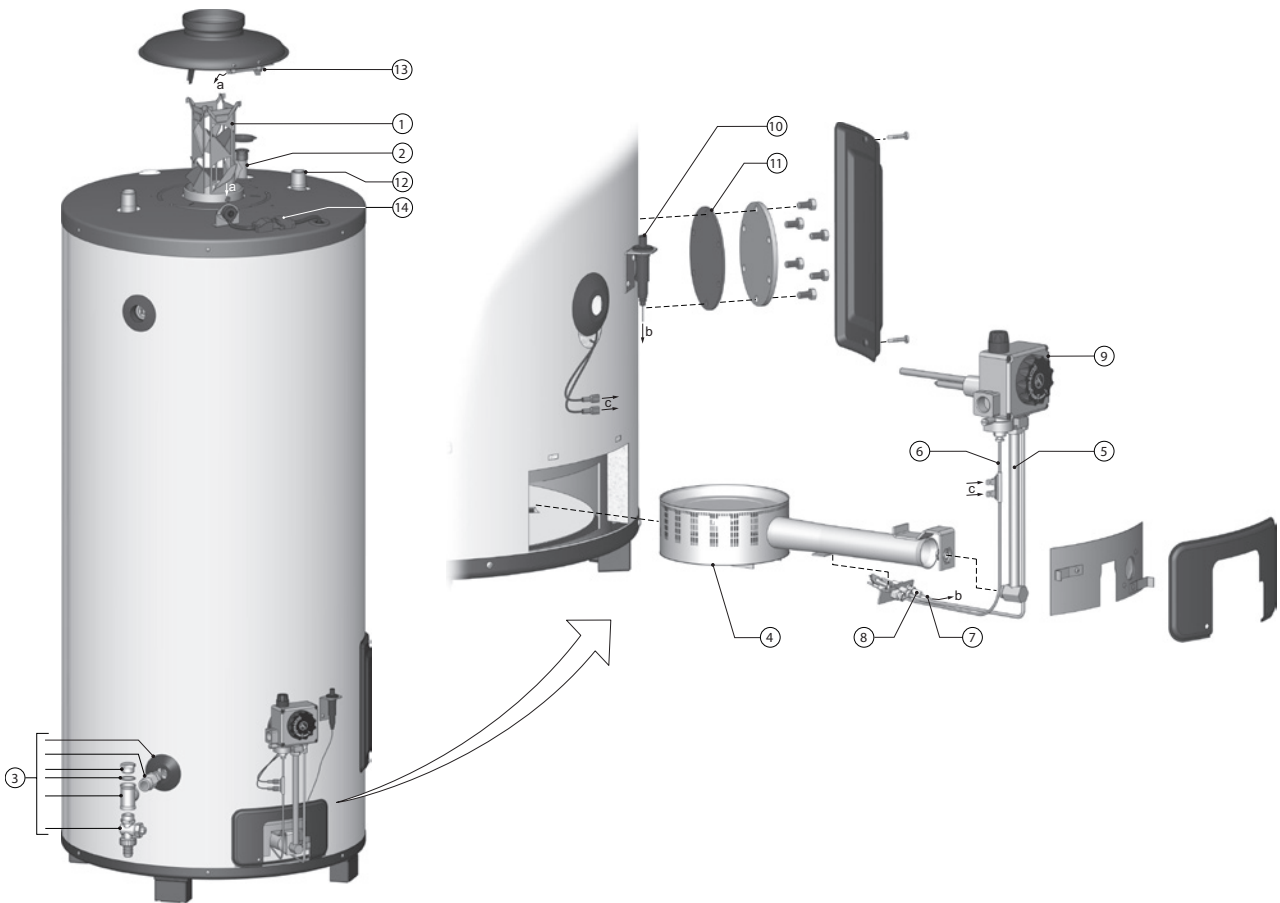

EVD-0040 Cross-fired flue VANAF 01-07-'07