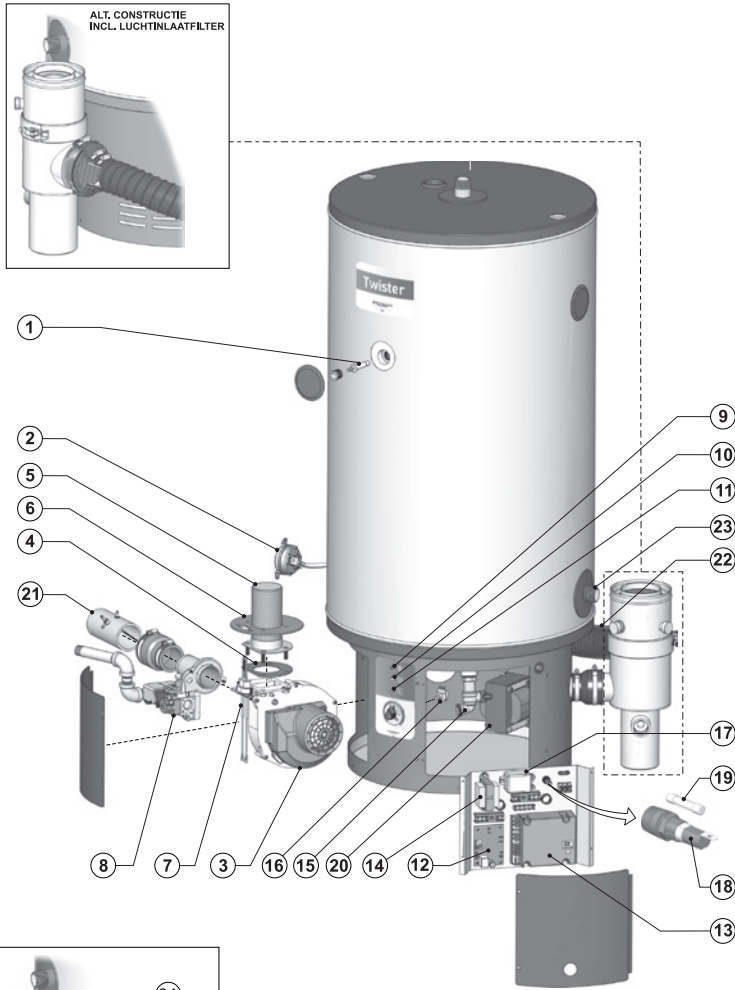

Exploded view TWI tot 30-04-'19

EVD-0043