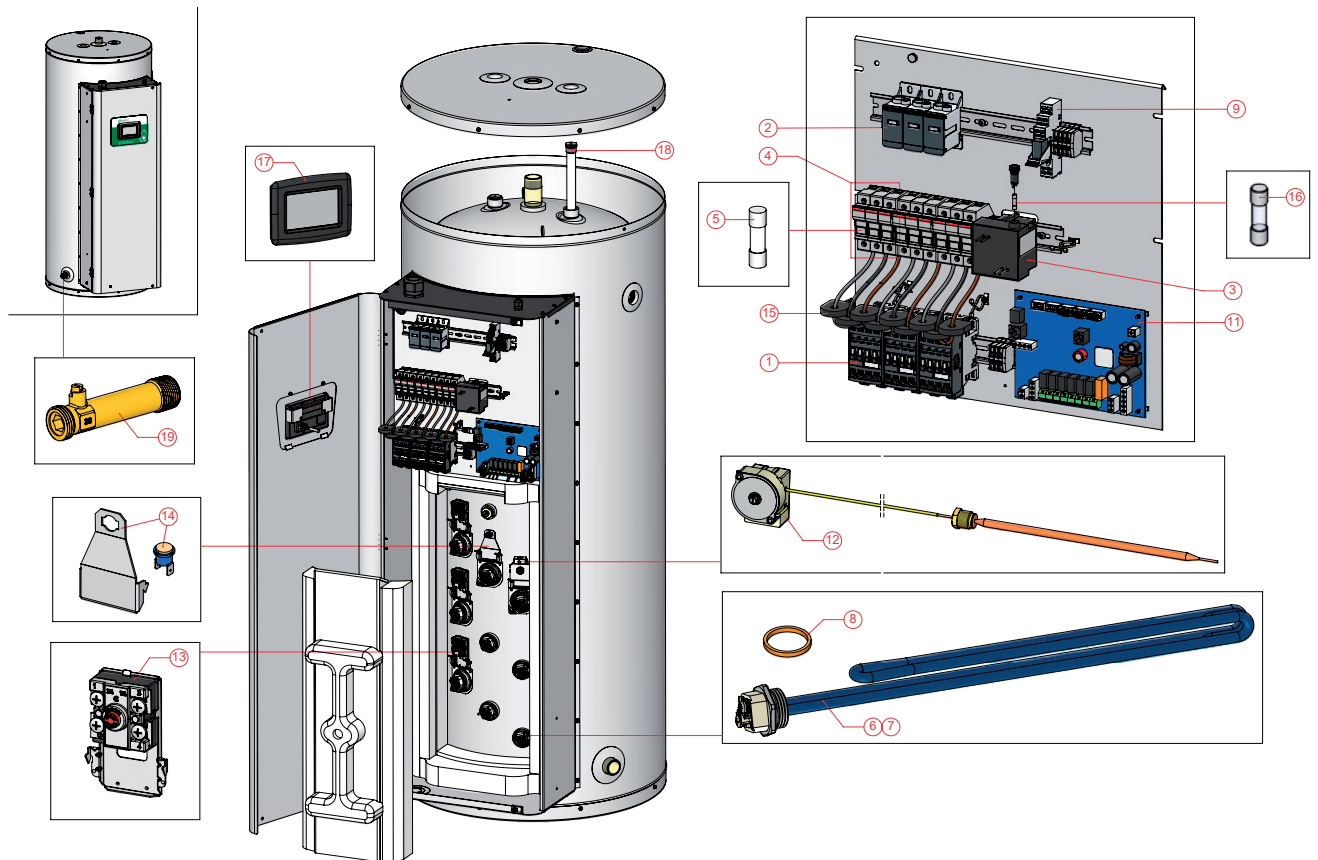

DRE Plus accessories

Description	52			80			
	9 kW	18 kW	36 kW	9 kW	18 kW	36 kW	54 kW
Inlet security group DN32	0309926(S)	0309926(S)	0309926(S)	0309926(S)	0309926(S)	0309926(S)	0309926(S)

EVD-0120

Parts that are marked yellow are parts that are used for maintenance.